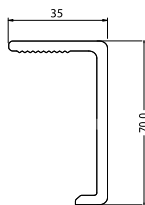

Door Cornice 70