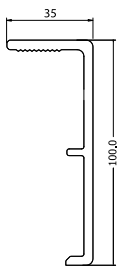

Door Cornice 100