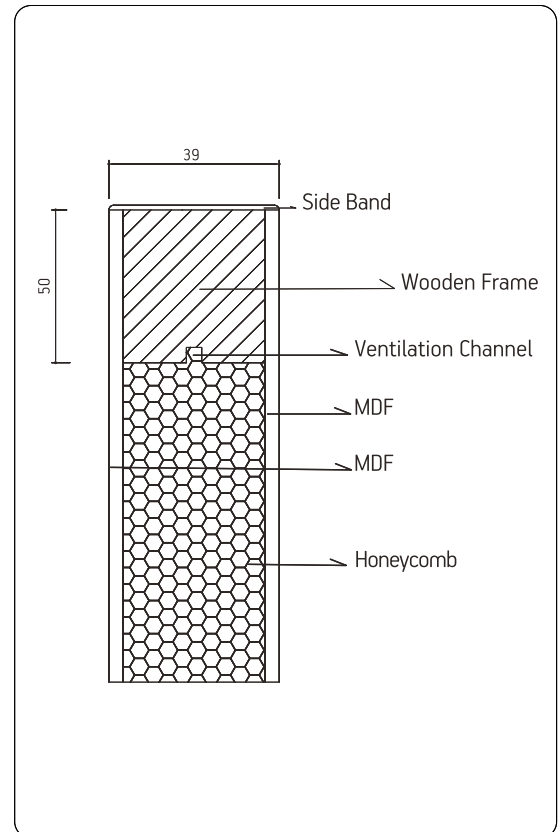

Fagus Sash Detail