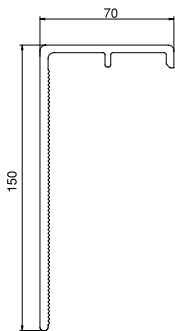

Door Cornice 70x150