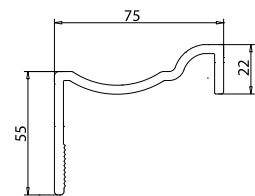

## SASH LENGTH MEASUREMENT

	Sash Measurements	Frame Outer Measurements	70 mm Cornice Outer Measurements	100 mm Cornice Outer Measurements	150 mm Upper Side Cornice Outer Measurements
	F	H	G	G	G
MAX.	2030	2073	2133	2163	2210

# TECHNICAL SPECIFICATIONS

Frame 70 - 100 - 120 - 140 - 160 - 180 - 200 - 220

Door-Frame Connection Detail

- A Sash Widht
- B Frame Inner Widht
- C Frame Outer Widht
- D Completed Wall Widht
- E Cornice Outer Widht
- F Sash Lenght
- G Cornice Lenght
- H Top of Frame to the Bottom of the Sash

Door Cornice 70x80

Oval Door Cornice 70

Door Cornice 70x150

Door Cornice 150x80

Frame Channel Cover Cornice

Decorative Top Cornice

\* Adokapi may change this technical specifications.

Products are interior products. In the case of outdoor use, It does not covered by guarantee.