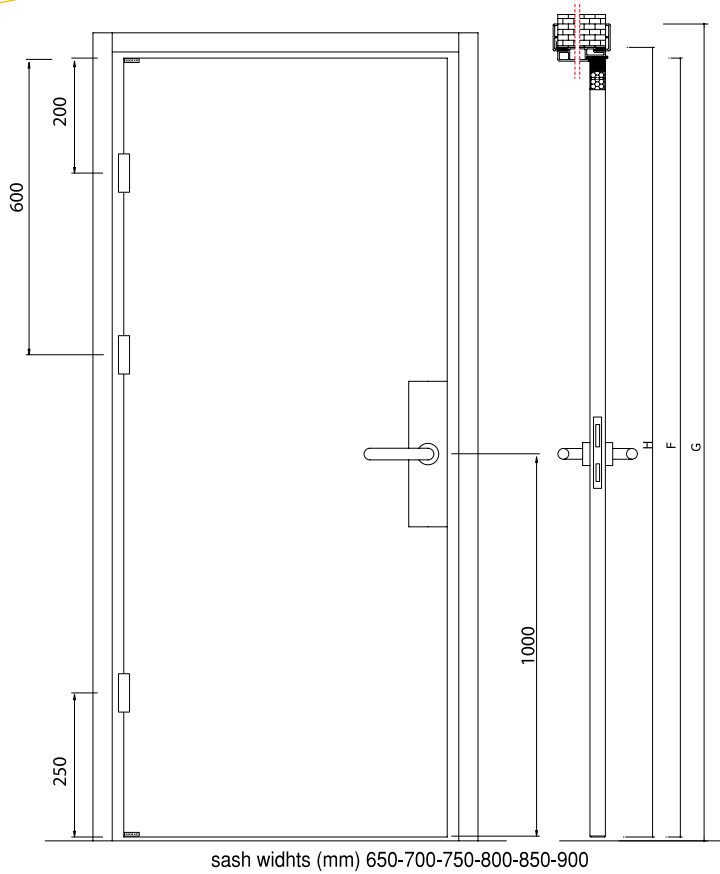

## SASH WIDTH MEASUREMENT

Sash Measurements	Frame Outer Measurements	70 mm Cornice Outer Measurements	100 mm Cornice Outer Measurements
A	C	E	E
650	705	825	855
700	755	875	905
750	805	925	955
800	855	975	1005
850	905	1025	1055
900	955	1075	1105