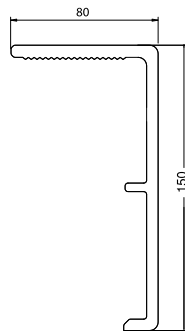

Door Cornice 150x80