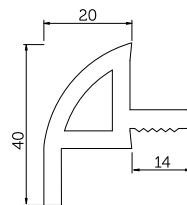

## SASH WIDTH MEASUREMENT

Sash Measurements	Frame Outer Measurements	70 mm Cornice Outer Measurements	100 mm Cornice Outer Measurements
A	C	E	E
650	705	825	855
700	755	875	905
750	805	925	955
800	855	975	1005
850	905	1025	1055
900	955	1075	1105

## SASH LENGTH MEASUREMENT

	Sash Measurements	Frame Outer Measurements	70 mm Cornice Outer Measurements	100 mm Cornice Outer Measurements	150 mm Upper Side Cornice Outer Measurements
	F	H	G	G	G
MAX.	2030	2073	2133	2163	2210

# TECHNICAL SPECIFICATIONS

Frame 70 - 100 - 120 - 140 - 160 - 180 - 200 - 220

Door-Frame Connection Detail

- A Sash Widht
- B Frame Inner Widht
- C Frame Outer Widht
- D Completed Wall Widht
- E Cornice Outer Widht
- F Sash Lenght
- G Cornice Lenght
- H Top of Frame to the Bottom of the Sash

Door Cornice 70x80

Oval Door Cornice 70

Door Cornice 70x150

Door Cornice 150x80

Frame Channel Cover Cornice

Decorative Top Cornice

\* Adokapi may change this technical specifications.

Products are interior products. In the case of outdoor use, It does not covered by guarantee.