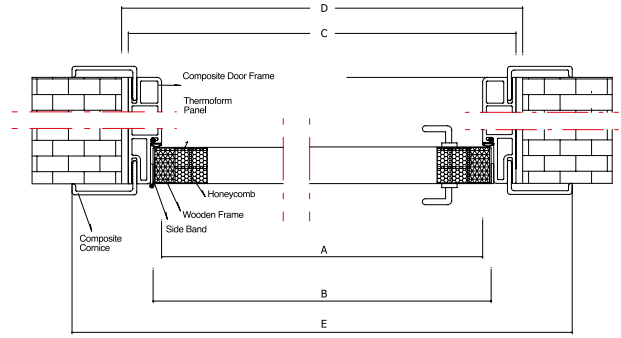

# TECHNICAL SPECIFICATIONS

Frame 70 - 100 - 120 - 140 - 160 - 180 - 200 - 220

Door-Frame Connection Detail

- A Sash Widht
- B Frame Inner Widht
- C Frame Outer Widht
- D Completed Wall Widht
- E Cornice Outer Widht
- F Sash Lenght
- G Cornice Lenght
- H Top of Frame to the Bottom of the Sash