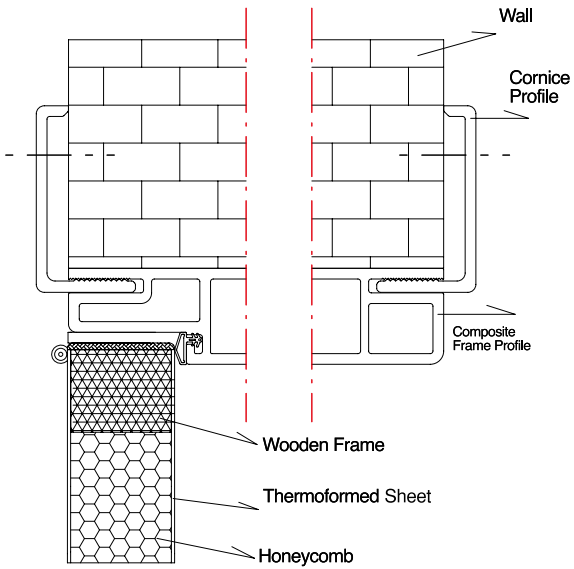

## SASH LENGTH MEASUREMENT

	Sash Measurements	Frame Outer Measurements	70 mm Cornice Outer Measurements	100 mm Cornice Outer Measurements	150 mm Upper Side Cornice Outer Measurements
	F	H	G	G	G
MAX.	2030	2073	2133	2163	2210

Right Door

Left Door

Deodora Sash Detail

Fagus Sash Detail

# TECHNICAL SPECIFICATIONS

Frame 70 - 100 - 120 - 140 - 160 - 180 - 200 - 220

Door-Frame Connection Detail

- A Sash Widht
- B Frame Inner Widht
- C Frame Outer Widht
- D Completed Wall Widht
- E Cornice Outer Widht
- F Sash Lenght
- G Cornice Lenght
- H Top of Frame to the Bottom of the Sash