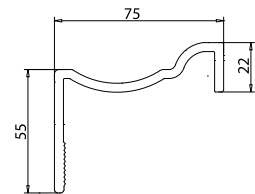

INNOVATION
IS IN YOUR
HOUSE

TECHNICAL SPECIFICATIONS

SASH WIDTH MEASUREMENT

Sash Measurements	Frame Outer Measurements	70 mm Cornice Outer Measurements	100 mm Cornice Outer Measurements
A	C	E	E
650	705	825	855
700	755	875	905
750	805	925	955
800	855	975	1005
850	905	1025	1055
900	955	1075	1105

SASH LENGTH MEASUREMENT

	Sash Measurements	Frame Outer Measurements	70 mm Cornice Outer Measurements	100 mm Cornice Outer Measurements	150 mm Upper Side Cornice Outer Measurements
	F	H	G	G	G
MAX.	2030	2073	2133	2163	2210

Right Door

Left Door

Deodora Sash Detail

Fagus Sash Detail

TECHNICAL SPECIFICATIONS

Frame 70 - 100 - 120 - 140 - 160 - 180 - 200 - 220

Door-Frame Connection Detail

- A Sash Widht
- B Frame Inner Widht
- C Frame Outer Widht
- D Completed Wall Widht
- E Cornice Outer Widht
- F Sash Lenght
- G Cornice Lenght
- H Top of Frame to the Bottom of the Sash

Door Cornice 100

Door Cornice 70

Door Cornice 70x80

Oval Door Cornice 70

Door Cornice 70x150

Door Cornice 150x80

Frame Channel Cover Cornice

Decorative Top Cornice