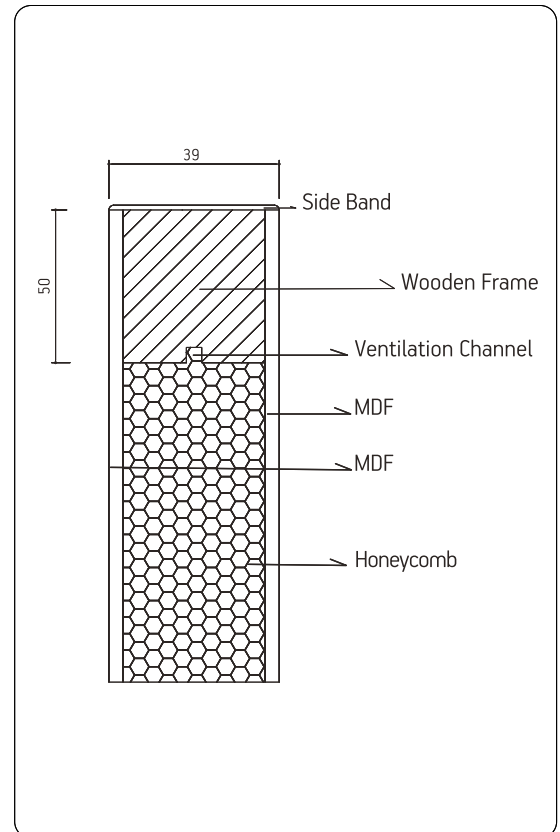

INNOVATION
IS IN YOUR
HOUSE

TECHNICAL SPECIFICATIONS

SASH WIDTH MEASUREMENT

Sash Measurements	Frame Outer Measurements	70 mm Cornice Outer Measurements	100 mm Cornice Outer Measurements
A	C	E	E
650	705	825	855
700	755	875	905
750	805	925	955
800	855	975	1005
850	905	1025	1055
900	955	1075	1105

SASH LENGTH MEASUREMENT

	Sash Measurements	Frame Outer Measurements	70 mm Cornice Outer Measurements	100 mm Cornice Outer Measurements	150 mm Upper Side Cornice Outer Measurements
	F	H	G	G	G
MAX.	2030	2073	2133	2163	2210

Right Door

Left Door

Deodora Sash Detail

Fagus Sash Detail

TECHNICAL SPECIFICATIONS

Frame 70 - 100 - 120 - 140 - 160 - 180 - 200 - 220

Door-Frame Connection Detail

- A Sash Widht
- B Frame Inner Widht
- C Frame Outer Widht
- D Completed Wall Widht
- E Cornice Outer Widht
- F Sash Lenght
- G Cornice Lenght
- H Top of Frame to the Bottom of the Sash