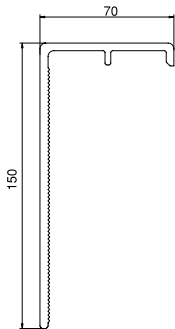

INNOVATION
IS IN YOUR
HOUSE

TECHNICAL SPECIFICATIONS

SASH WIDTH MEASUREMENT

Sash Measurements	Frame Outer Measurements	70 mm Cornice Outer Measurements	100 mm Cornice Outer Measurements
A	C	E	E
650	705	825	855
700	755	875	905
750	805	925	955
800	855	975	1005
850	905	1025	1055
900	955	1075	1105

SASH LENGTH MEASUREMENT

	Sash Measurements	Frame Outer Measurements	70 mm Cornice Outer Measurements	100 mm Cornice Outer Measurements	150 mm Upper Side Cornice Outer Measurements
	F	H	G	G	G
MAX.	2030	2073	2133	2163	2210

Right Door

Left Door

Deodora Sash Detail

Fagus Sash Detail

TECHNICAL SPECIFICATIONS

Frame 70 - 100 - 120 - 140 - 160 - 180 - 200 - 220

Door-Frame Connection Detail

- A Sash Widht
- B Frame Inner Widht
- C Frame Outer Widht
- D Completed Wall Widht
- E Cornice Outer Widht
- F Sash Lenght
- G Cornice Lenght
- H Top of Frame to the Bottom of the Sash

Door Cornice 100

Door Cornice 70

Door Cornice 70x80

Oval Door Cornice 70

Door Cornice 70x150

Door Cornice 150x80

Frame Channel Cover Cornice

Decorative Top Cornice