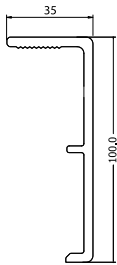

Door Cornice 100