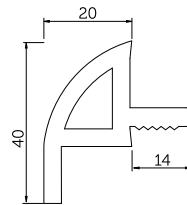

INNOVATION
IS IN YOUR
HOUSE

TECHNICAL SPECIFICATIONS

SASH WIDTH MEASUREMENT

Sash Measurements	Frame Outer Measurements	70 mm Cornice Outer Measurements	100 mm Cornice Outer Measurements
A	C	E	E
650	705	825	855
700	755	875	905
750	805	925	955
800	855	975	1005
850	905	1025	1055
900	955	1075	1105

SASH LENGTH MEASUREMENT

	Sash Measurements	Frame Outer Measurements	70 mm Cornice Outer Measurements	100 mm Cornice Outer Measurements	150 mm Upper Side Cornice Outer Measurements
	F	H	G	G	G
MAX.	2030	2073	2133	2163	2210

Right Door

Left Door

Deodora Sash Detail

Fagus Sash Detail

TECHNICAL SPECIFICATIONS

Frame 70 - 100 - 120 - 140 - 160 - 180 - 200 - 220

Door-Frame Connection Detail

- A Sash Widht
- B Frame Inner Widht
- C Frame Outer Widht
- D Completed Wall Widht
- E Cornice Outer Widht
- F Sash Lenght
- G Cornice Lenght
- H Top of Frame to the Bottom of the Sash

Door Cornice 100

Door Cornice 70

Door Cornice 70x80

Oval Door Cornice 70

Door Cornice 70x150

Door Cornice 150x80

Frame Channel Cover Cornice

Decorative Top Cornice