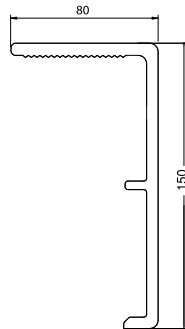

INNOVATION
IS IN YOUR
HOUSE

TECHNICAL SPECIFICATIONS

SASH WIDTH MEASUREMENT

Sash Measurements	Frame Outer Measurements	70 mm Cornice Outer Measurements	100 mm Cornice Outer Measurements
A	C	E	E
650	705	825	855
700	755	875	905
750	805	925	955
800	855	975	1005
850	905	1025	1055
900	955	1075	1105

SASH LENGTH MEASUREMENT

	Sash Measurements	Frame Outer Measurements	70 mm Cornice Outer Measurements	100 mm Cornice Outer Measurements	150 mm Upper Side Cornice Outer Measurements
	F	H	G	G	G
MAX.	2030	2073	2133	2163	2210

Right Door

Left Door

Deodora Sash Detail

Fagus Sash Detail

TECHNICAL SPECIFICATIONS

Frame 70 - 100 - 120 - 140 - 160 - 180 - 200 - 220

Door-Frame Connection Detail

- A Sash Widht
- B Frame Inner Widht
- C Frame Outer Widht
- D Completed Wall Widht
- E Cornice Outer Widht
- F Sash Lenght
- G Cornice Lenght
- H Top of Frame to the Bottom of the Sash

Door Cornice 100

Door Cornice 70

Door Cornice 70x80

Oval Door Cornice 70

Door Cornice 70x150

Door Cornice 150x80

Frame Channel Cover Cornice

Decorative Top Cornice