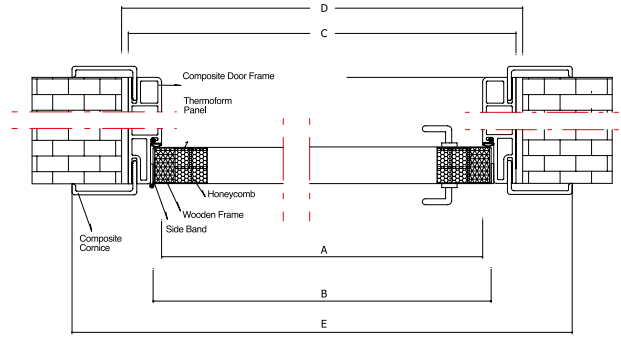

INNOVATION
IS IN YOUR
HOUSE

TECHNICAL SPECIFICATIONS

SASH WIDTH MEASUREMENT

Sash Measurements	Frame Outer Measurements	70 mm Cornice Outer Measurements	100 mm Cornice Outer Measurements
A	C	E	E
650	705	825	855
700	755	875	905
750	805	925	955
800	855	975	1005
850	905	1025	1055
900	955	1075	1105

Right Door

Left Door

Deodora Sash Detail

Fagus Sash Detail

TECHNICAL SPECIFICATIONS

Frame 70 - 100 - 120 - 140 - 160 - 180 - 200 - 220

Door-Frame Connection Detail

- A Sash Widht
- B Frame Inner Widht
- C Frame Outer Widht
- D Completed Wall Widht
- E Cornice Outer Widht
- F Sash Lenght
- G Cornice Lenght
- H Top of Frame to the Bottom of the Sash