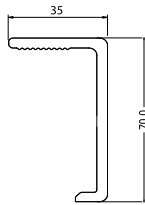

Door Cornice 70