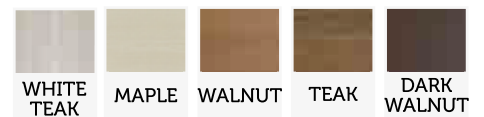

ADO331

ADO331

ADO331

ADO331

-  WATER RESISTANT
-  RESISTANT TO IMPACTS
-  ANTIBACTERIAL
-  RESISTANT TO MOISTURE
-  PAINT AND MAINTENANCE ARE NOT REQUIRED
-  B1 FIREPROOF

DEODARA SERIES

ADO410

ADO410