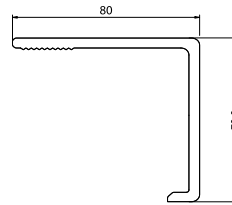

Door Cornice 70x80