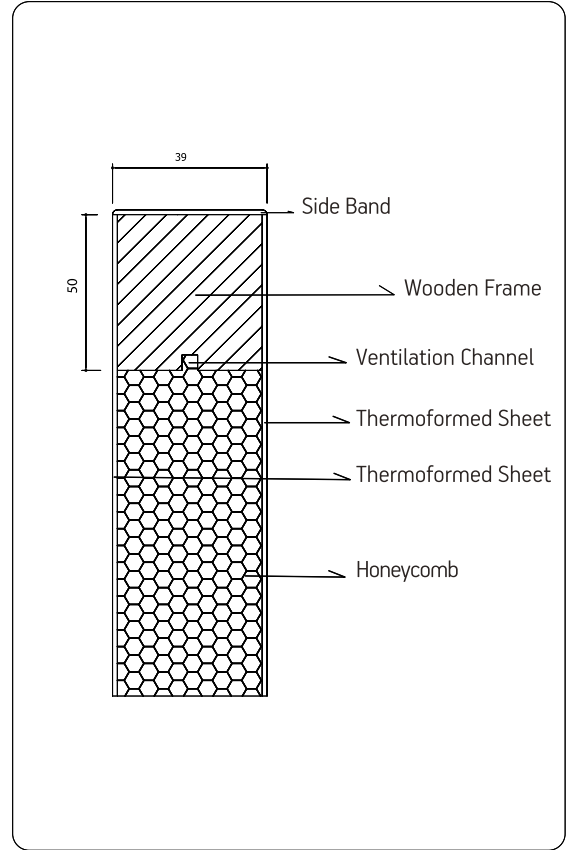

Deodora Sash Detail