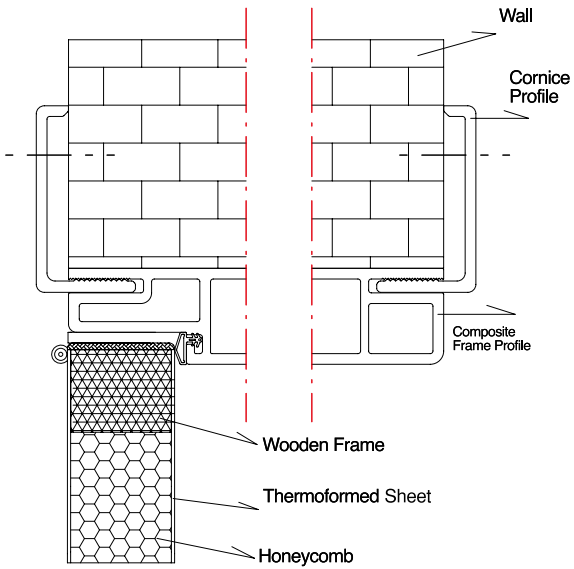

INNOVATION
IS IN YOUR
HOUSE

TECHNICAL SPECIFICATIONS

SASH WIDTH MEASUREMENT

Sash Measurements	Frame Outer Measurements	70 mm Cornice Outer Measurements	100 mm Cornice Outer Measurements
A	C	E	E
650	705	825	855
700	755	875	905
750	805	925	955
800	855	975	1005
850	905	1025	1055
900	955	1075	1105

SASH LENGTH MEASUREMENT

	Sash Measurements	Frame Outer Measurements	70 mm Cornice Outer Measurements	100 mm Cornice Outer Measurements	150 mm Upper Side Cornice Outer Measurements
	F	H	G	G	G
MAX.	2030	2073	2133	2163	2210

Right Door

Left Door

Deodora Sash Detail

Fagus Sash Detail

TECHNICAL SPECIFICATIONS

Frame 70 - 100 - 120 - 140 - 160 - 180 - 200 - 220

Door-Frame Connection Detail

- A Sash Widht
- B Frame Inner Widht
- C Frame Outer Widht
- D Completed Wall Widht
- E Cornice Outer Widht
- F Sash Lenght
- G Cornice Lenght
- H Top of Frame to the Bottom of the Sash