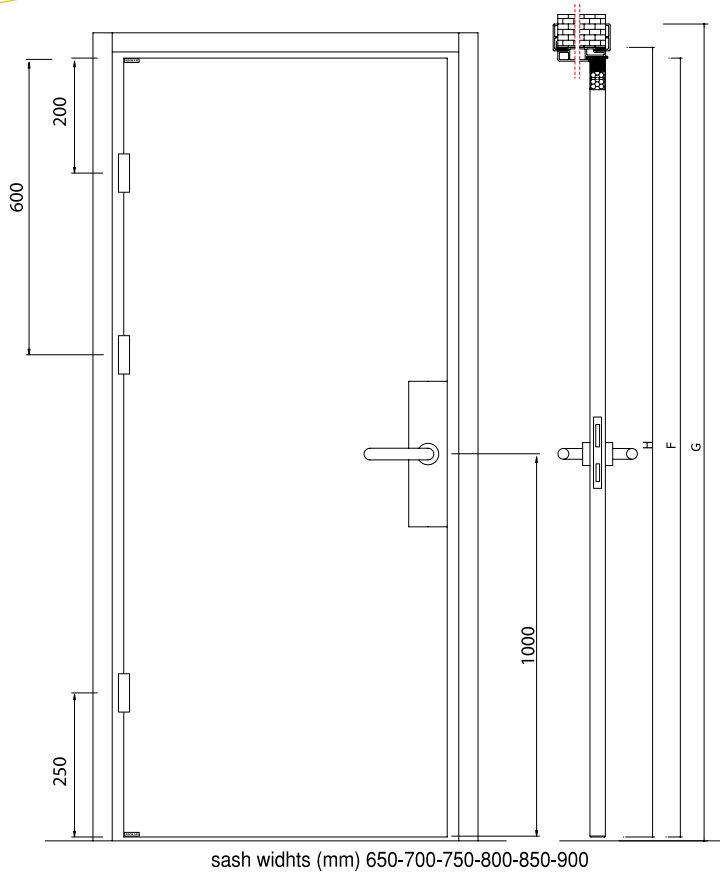

INNOVATION
IS IN YOUR
HOUSE

TECHNICAL SPECIFICATIONS

SASH WIDTH MEASUREMENT

Sash Measurements	Frame Outer Measurements	70 mm Cornice Outer Measurements	100 mm Cornice Outer Measurements
A	C	E	E
650	705	825	855
700	755	875	905
750	805	925	955
800	855	975	1005
850	905	1025	1055
900	955	1075	1105